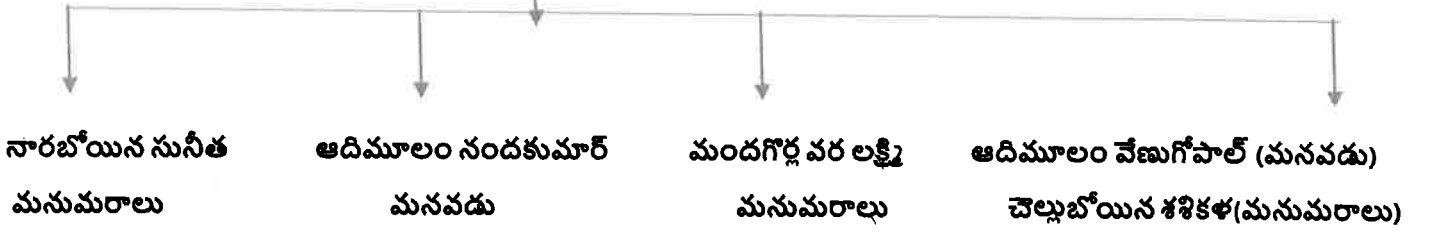

V.P.O.
VILLAGE REVENUE OFFICER
INDUKURU (vi)
VN PALLI (Mdl.) V.S.R (Dist)