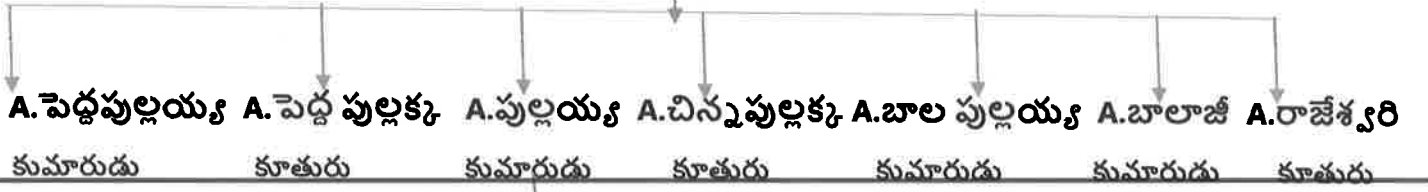

వంశ వృక్షం

ఆదిమూలం గంగన్న

ఆదిమూలం మునెమ్మ (భార్య)

A. సుబ్బమ్మ (కోడలు)